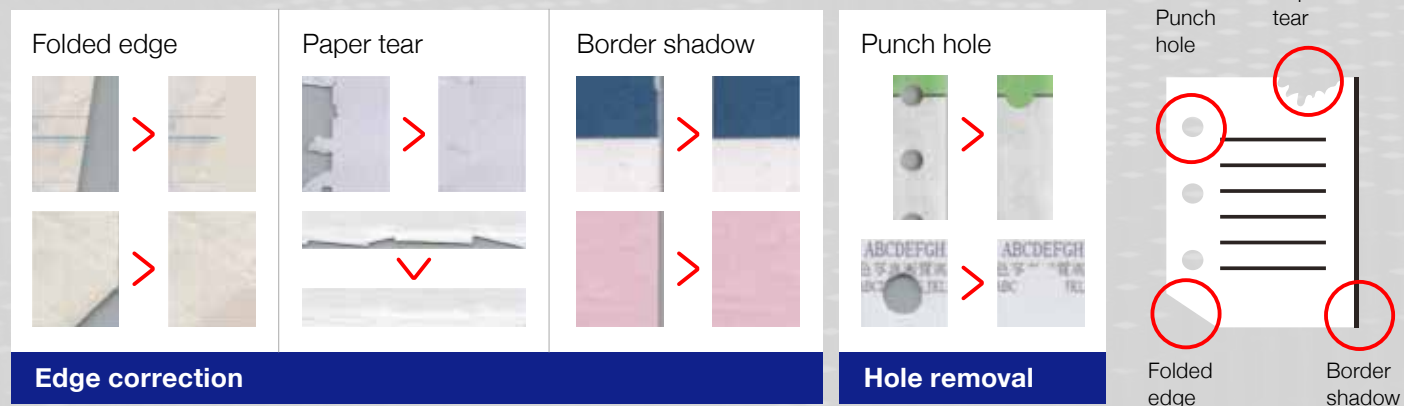

DS-C490

offers the perfect solution for customers who handle, capture, process, and store passports, identity cards and other types of documentation in front of house reception areas with limited space.

Software enhancements

With our newly enhanced Epson software, scanned images are clearer than ever before. It comes with a host of advanced enhancement features.

Document edge restoration

Document edges such as folds, tears, border shadows and punch holes in original documents can be easily scanned, corrected, and improved by utilising the surrounding document's colours.

Paper protection technology

To prevent damage to important documents and improve the peace of mind of every user, the machine will automatically halt the scan if it detects an abnormal load on the rollers or if the image is skewed.