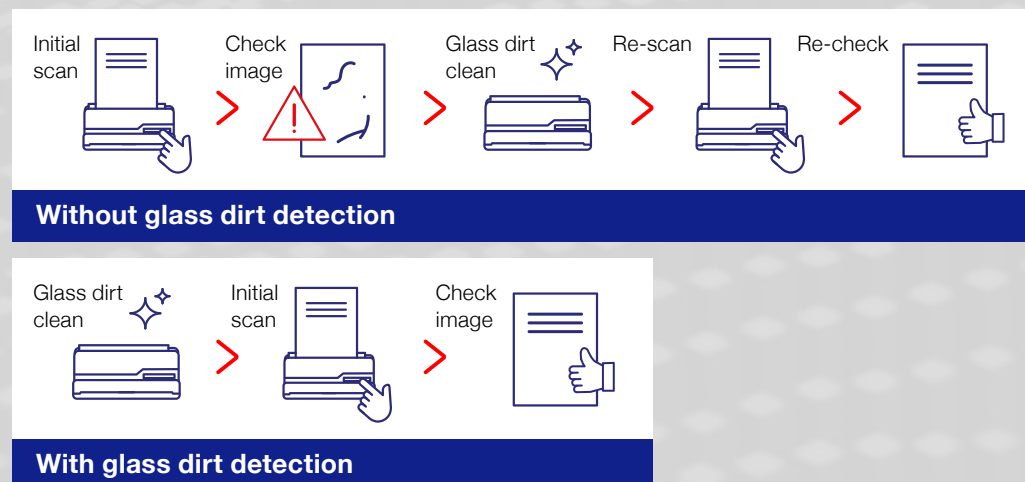

Software enhancements

With our newly enhanced Epson software, scanned images are clearer than ever before. It comes with a host of advanced enhancement features.

Document edge restoration

Document edges such as folds, tears, border shadows and punch holes in original documents can be easily scanned, corrected, and improved by utilising the surrounding document's colours.

Paper protection technology

To prevent damage to important documents and improve the peace of mind of every user, the machine will automatically halt the scan if it detects an abnormal load on the rollers or if the image is skewed.

Dirt on glass detection

This latest range of scanners also feature advanced dirt detection technology taken from our established range of A4 sheet-fed scanners that alerts users when and where the scanner glass needs to be cleaned.